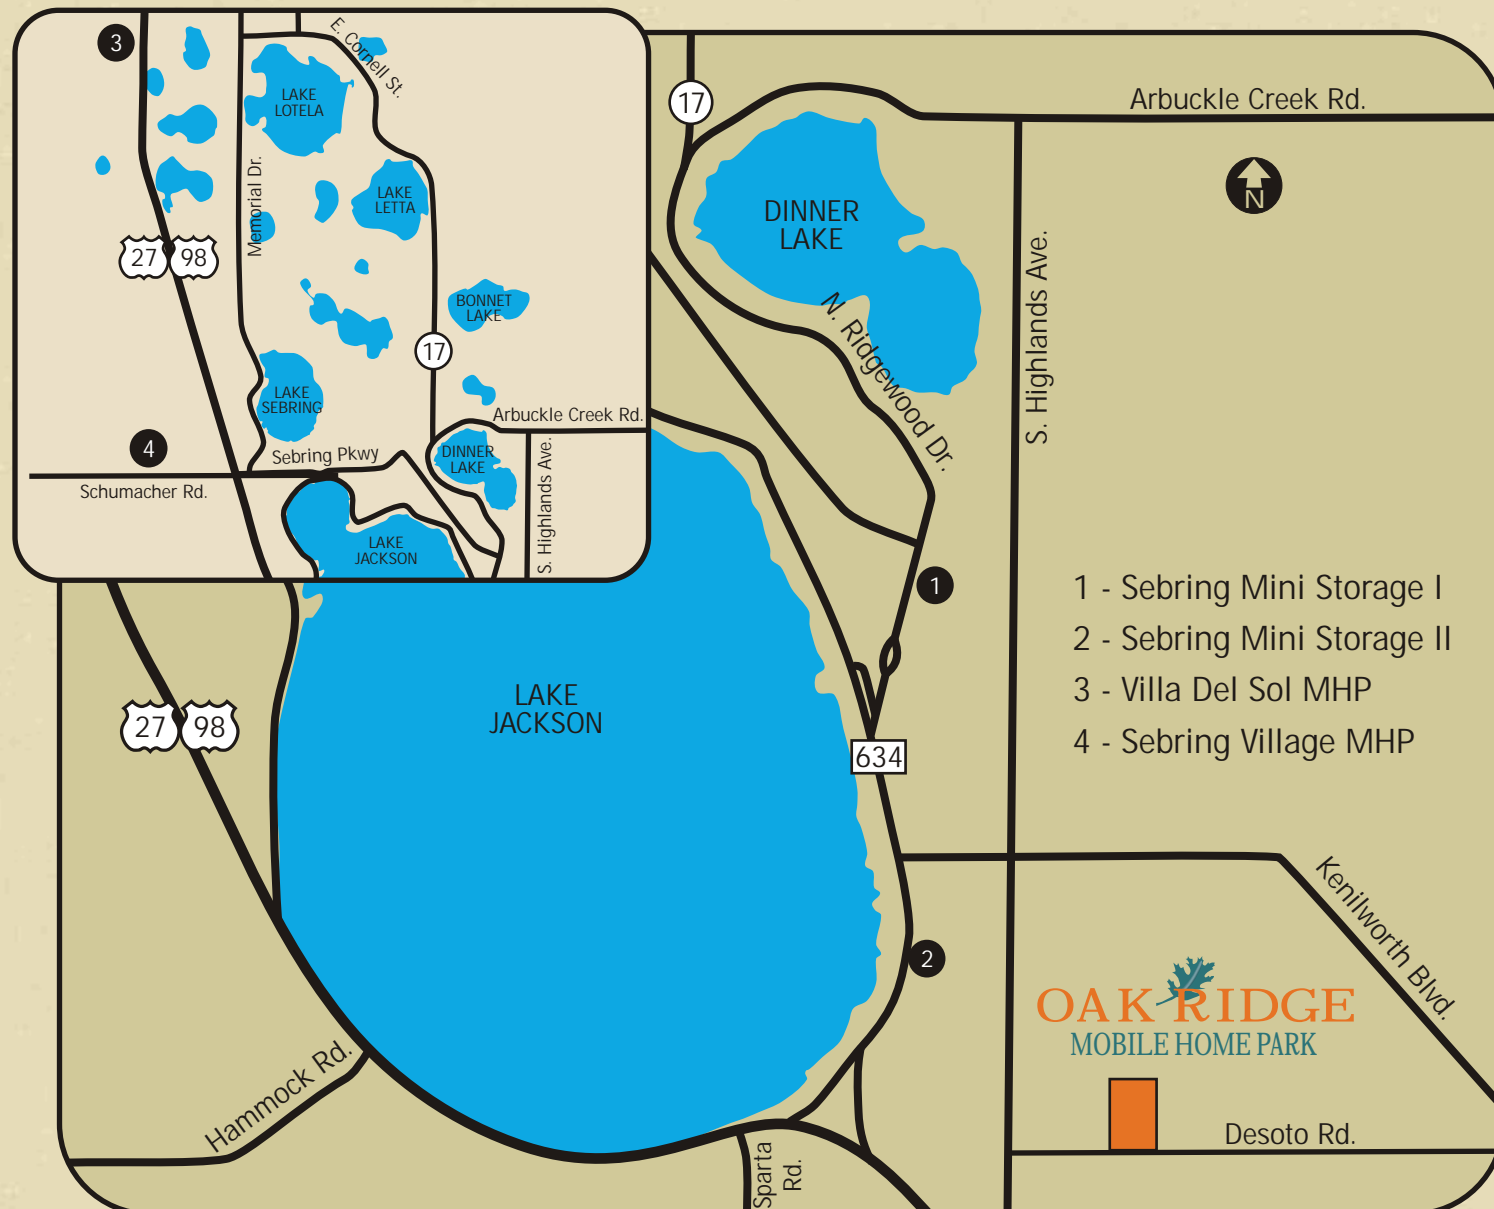

# OAK RIDGE MOBILE HOME PARK

"Get More..."

Oakridge Mobile Home Park is located in beautiful Sebring in Highlands County, right in the middle of the Florida peninsula. A quiet and calm area of Florida, yet close to many of the most interesting attractions in the state.

The beaches of the Gulf of Mexico or the Atlantic Ocean are just a short drive away and, of course there are the many famous theme parks located in our vacation state. Busch Gardens in Tampa or Disneyworld in Orlando - either can be a day trip or a short vacation.

Add to this, the area's many local attractions - nature parks with walking trails, bicycle trails and lakes that offer the world's best fishing, and boating and, of course, superb golf courses. Oakridge is conveniently located close to shopping and dining. Downtown Sebring has a theater that has dinner and live performances of many popular plays.

## Activities

- Coffee Hour
- Monthly Pot Luck

3902	3906	3910	3914	3918	3922		MAINT. SHOP	2712	
VAN LANE								2722	
	2722	2725		2722	2725		2722	2725	2732
	2732	2735		2732	2735		2732	2735	2742
	2742	2745		2742	2745		2742	2745	2752
	2752	2765		2752	2755		2752	2755	2802
	2802	2805		2802	2805		2802	2805	2812
	2812	2815		2812	2815		2812	2815	2822
	2822	2825		2822	2825		2822	2825	2832
	2842	2835					WALKWAY		
	WALKWAY			CLUBHOUSE			2842	2835	2842
	2852	2845					2852	2845	2852
	2862	2901					2862	2901	2862
	2910	2905			2911		2910	2911	2910
	2920	2911			2920	2921	2920	2921	2920
	2930	2931			2930	2931	2930	2931	2930
	2940	2941			2940	2941	2940	2941	2940
	2950	2951			2950	2951	2950	2951	2950
	2960	2961			2960	2961	2960	2961	2960
	3008	3009			3008	3009	3008	3009	3008
	3018	3019			3018	3019	3018	3019	3018
	3028	3029			3028	3029	3028	3029	3028
	3038	3039			3038	3039	3038	3039	3038
	3048	3049			3048	3049	3048	3049	3048
	DESOTO ROAD								