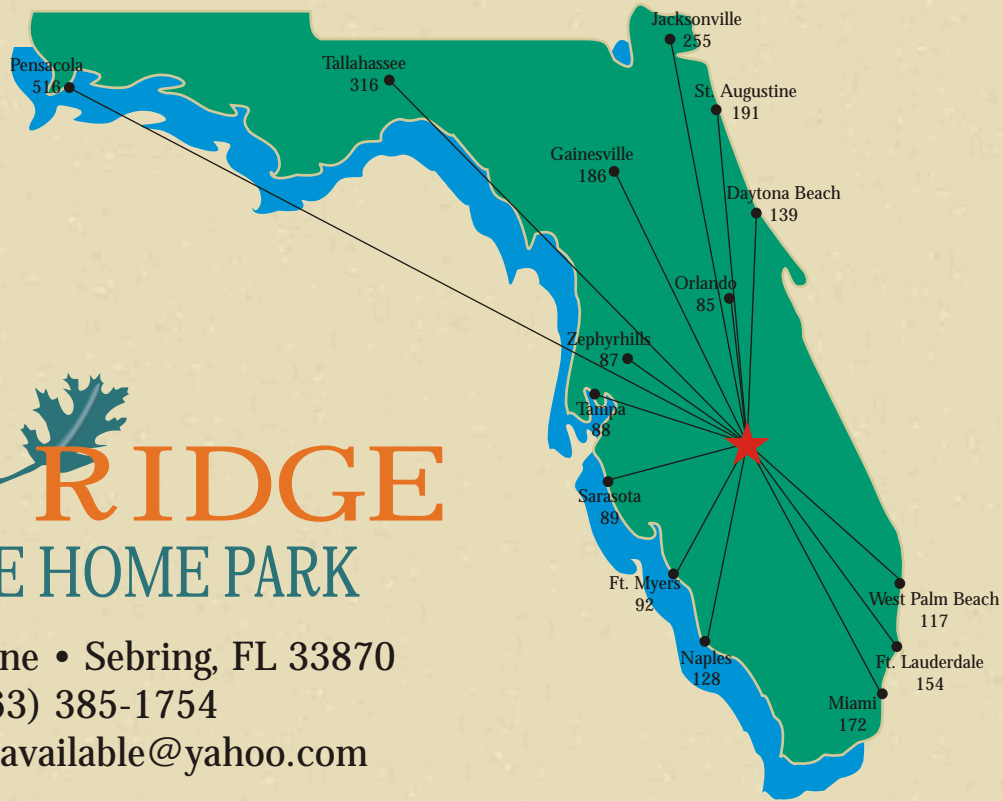

# OAK RIDGE MOBILE HOME PARK

3028 Vine Lane • Sebring, FL 33870  
(863) 385-1754  
Email: [unitsavailable@yahoo.com](mailto:unitsavailable@yahoo.com)

# OAK RIDGE MOBILE HOME PARK

"Get More..."

Oakridge Mobile Home Park is located in beautiful Sebring in Highlands County, right in the middle of the Florida peninsula. A quiet and calm area of Florida, yet close to many of the most interesting attractions in the state.

The beaches of the Gulf of Mexico or the Atlantic Ocean are just a short drive away and, of course there are the many famous theme parks located in our vacation state. Busch Gardens in Tampa or Disneyworld in Orlando - either can be a day trip or a short vacation.

Oakridge Mobile Home Park is senior 55+ community of 148 homes laid out in the midst of some of Florida's most beautiful live oak trees, offering plenty of shade. It is beautifully landscaped with palm trees, sago palms, many citrus trees and flowering plants throughout and conveniently located just off State Rd 27 on Desoto Road.